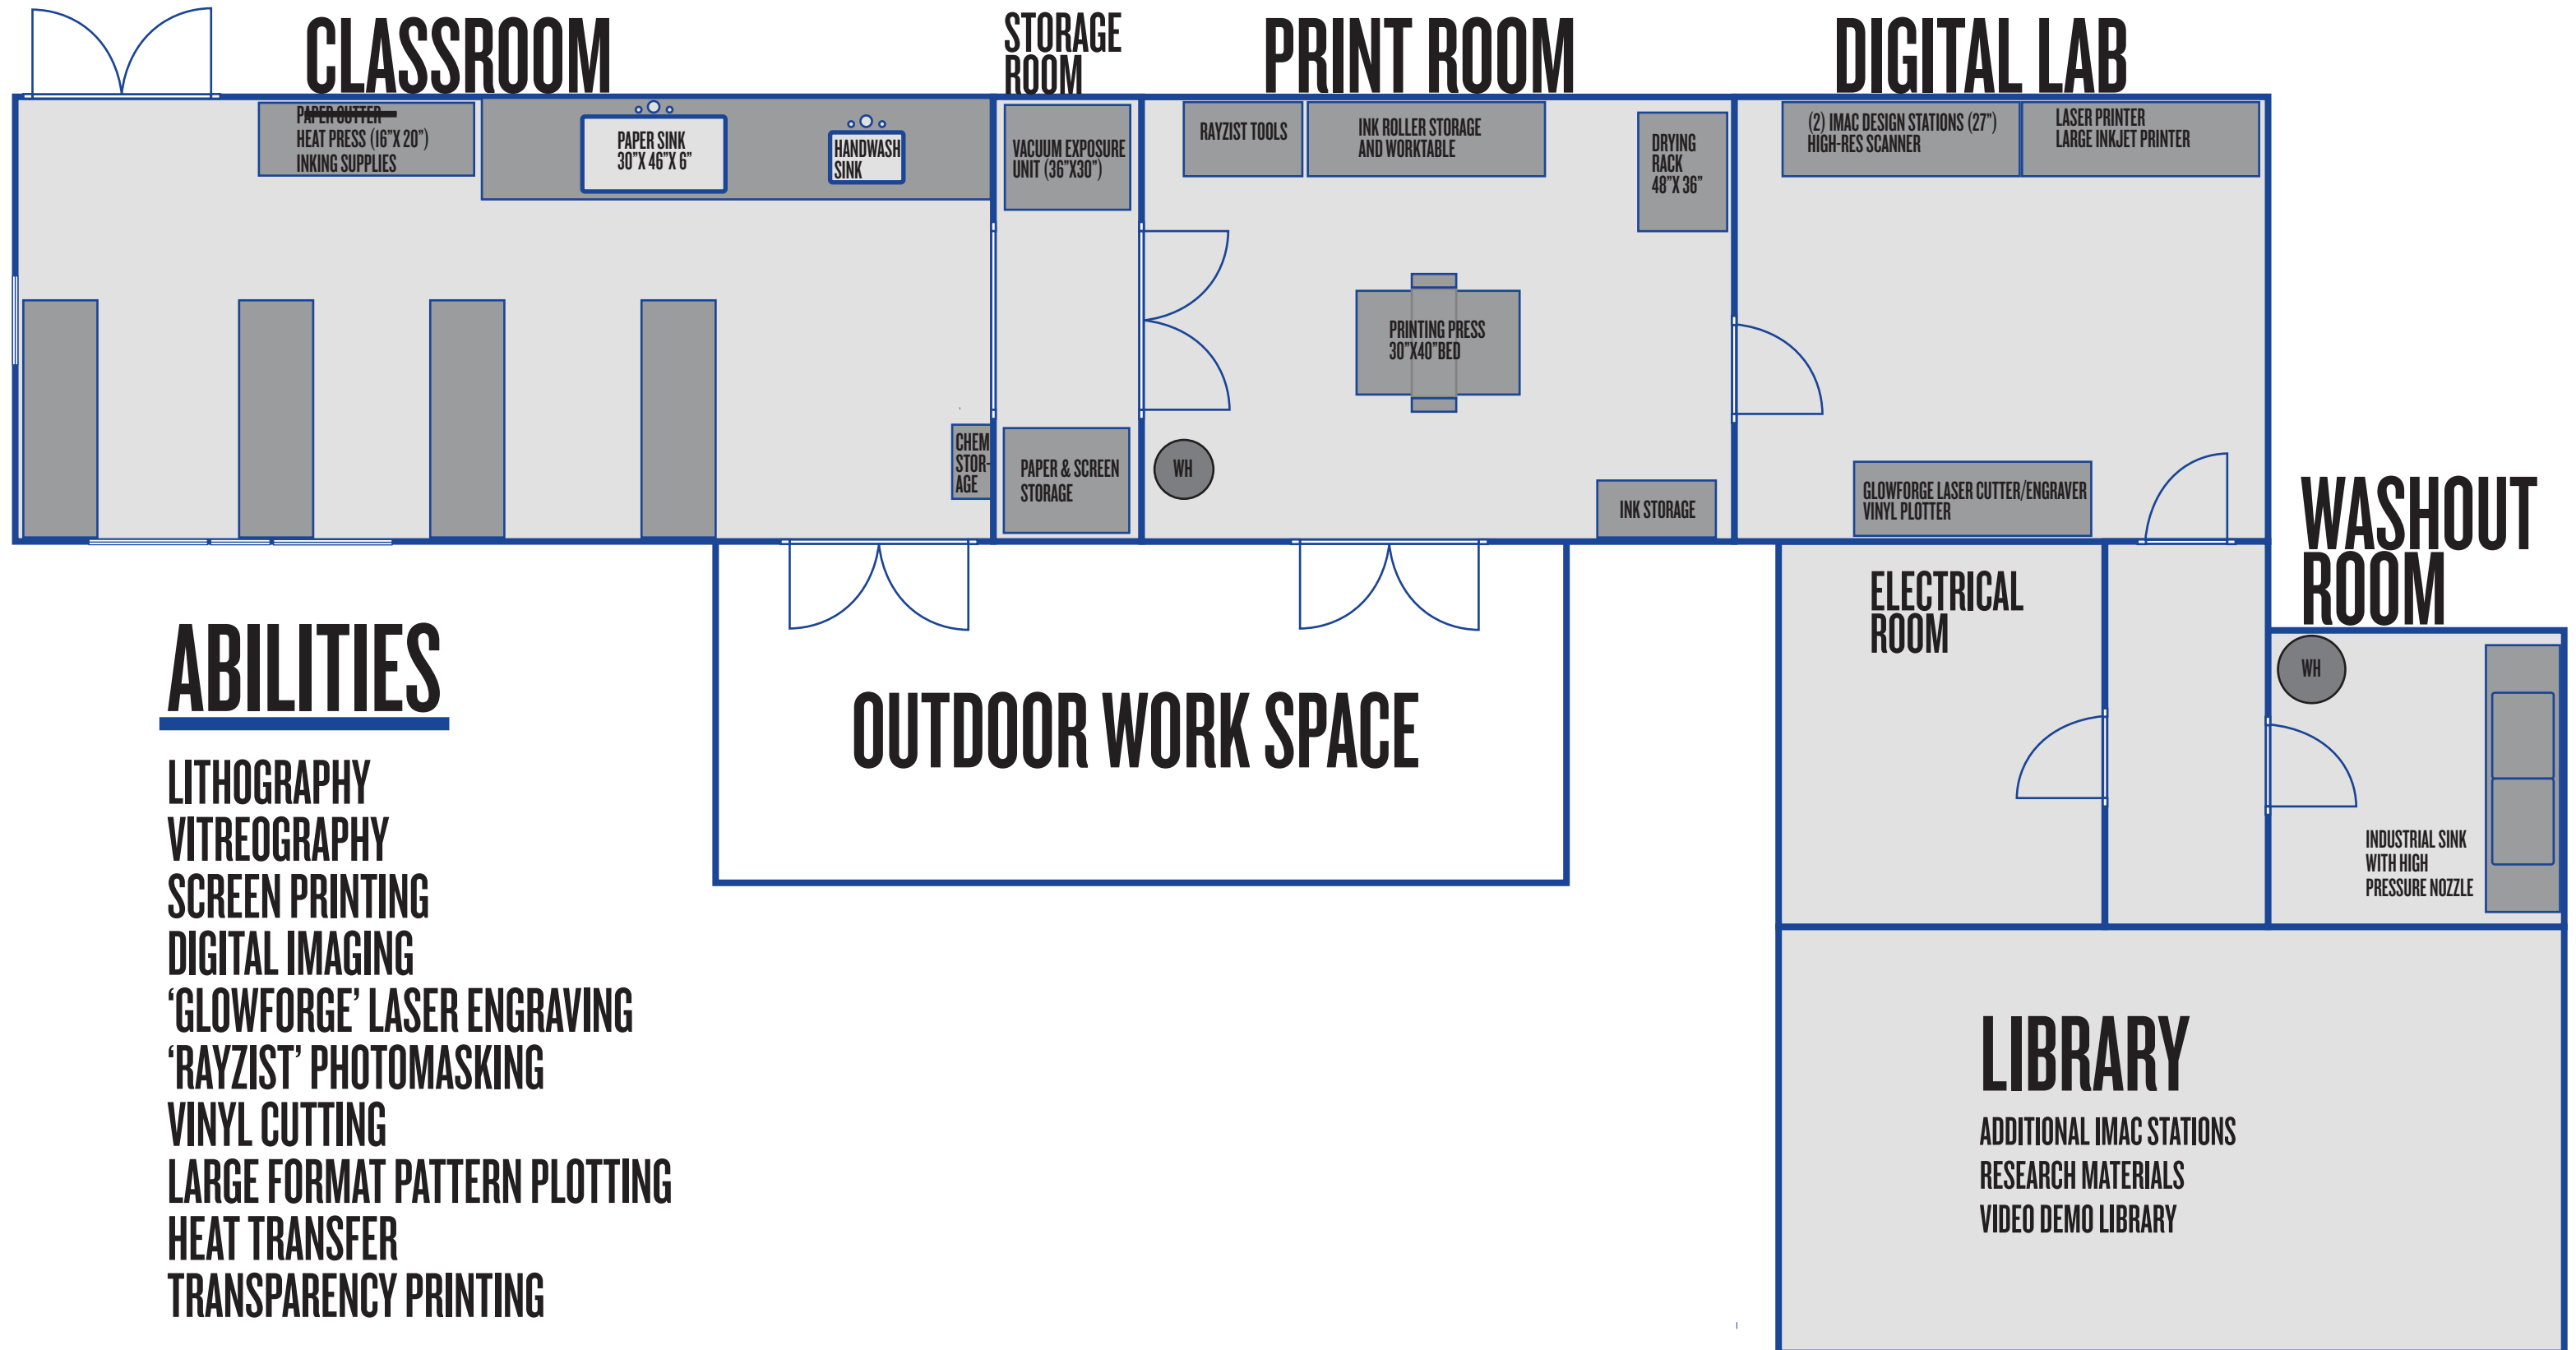

PILCHUCK PRINT AND DIGITAL IMAGING LAB

ABILITIES

- LITHOGRAPHY
- VITROGRAPHY
- SCREEN PRINTING
- DIGITAL IMAGING
- 'GLOWFORGE' LASER ENGRAVING
- 'RAYZIST' PHOTOMASKING
- VINYL CUTTING
- LARGE FORMAT PATTERN PLOTTING
- HEAT TRANSFER
- TRANSPARENCY PRINTING